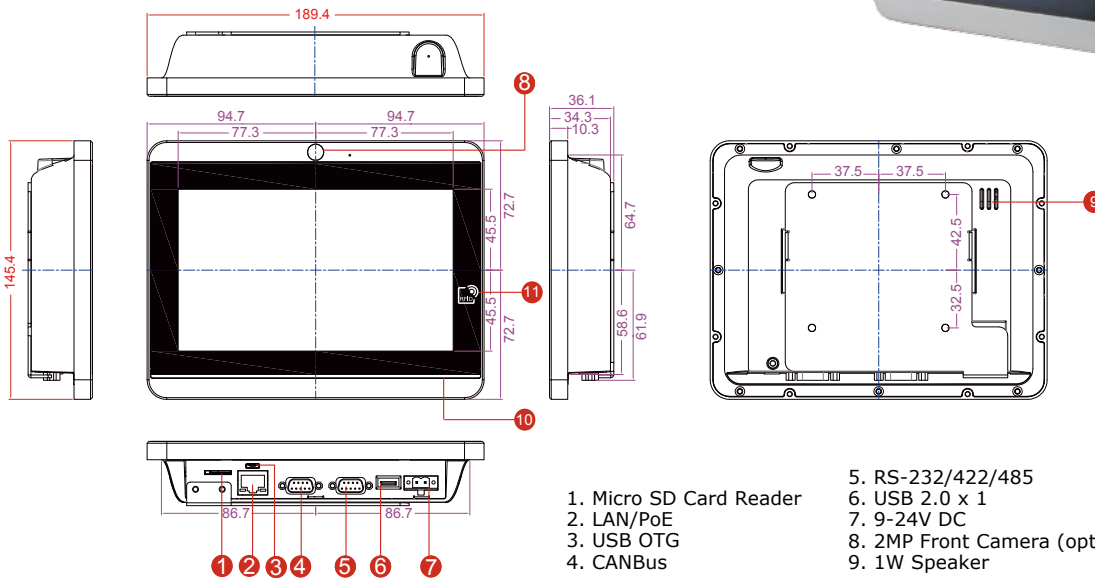

7" S-Series HMI - W07FA3S-PC01AC-PoE

Features

- 7" 1024 x 600 Resolution with Projected Capacitive Multi-Touch (P-CAP)
- Fanless cooling system and ultra-low power consumption
- Built-in RGB LED Light Bar Indicator
- Support PoE
- Optional 2MP Front Camera
- Optional HF RFID Reader
- Stylish design for room booking, access control and room information applications

Specifications

System

- Processor : NXP A9 i.MX6 Dual Core 1GHz (Optional Quad Core)
- System Memory : 1GB LPDDR3 (Optional 2GB LPDDR3)
- Storage : 16 GB eMMC (default), Micro SD card

Input / Output

- Serial Ports : 1 x RS-232/422/485
- USB Ports : 1 x USB 2.0 host, 1 x USB OTG
- SD Card Slot : 1 x Micro SD Card Slot
- Ethernet : 1 x RJ 45-10/100/1000 Mbps LAN support PoE function
- Speaker : 1 x 1 Watt Speaker
- CANBus : 1 x CANBus
- Video : 1 x Micro HDMI(Optional)

Display

- Size/Type : 7" TFT (Widescreen)
- Resolution : 1024 x 600
- Brightness : 1000 cd/m (typ.)
- Contrast Ratio : 500:1 (typ.)
- Viewing Angle : -75~75(H);-75~70(V)
- Max Colors : 16.7M
- Touch : Projected Capacitive Multi-Touch (P-CAP)

Mechanical Specification

- Cooling System : Fanless design
- Mounting : VESA Mount (75x75mm), Panel Mount
- Dimensions(W x H xD) : 189.4 x 145.4 x 36.1 (mm)
- Cutout Dimensions (W x D): 131.4 x 175.4 (mm)