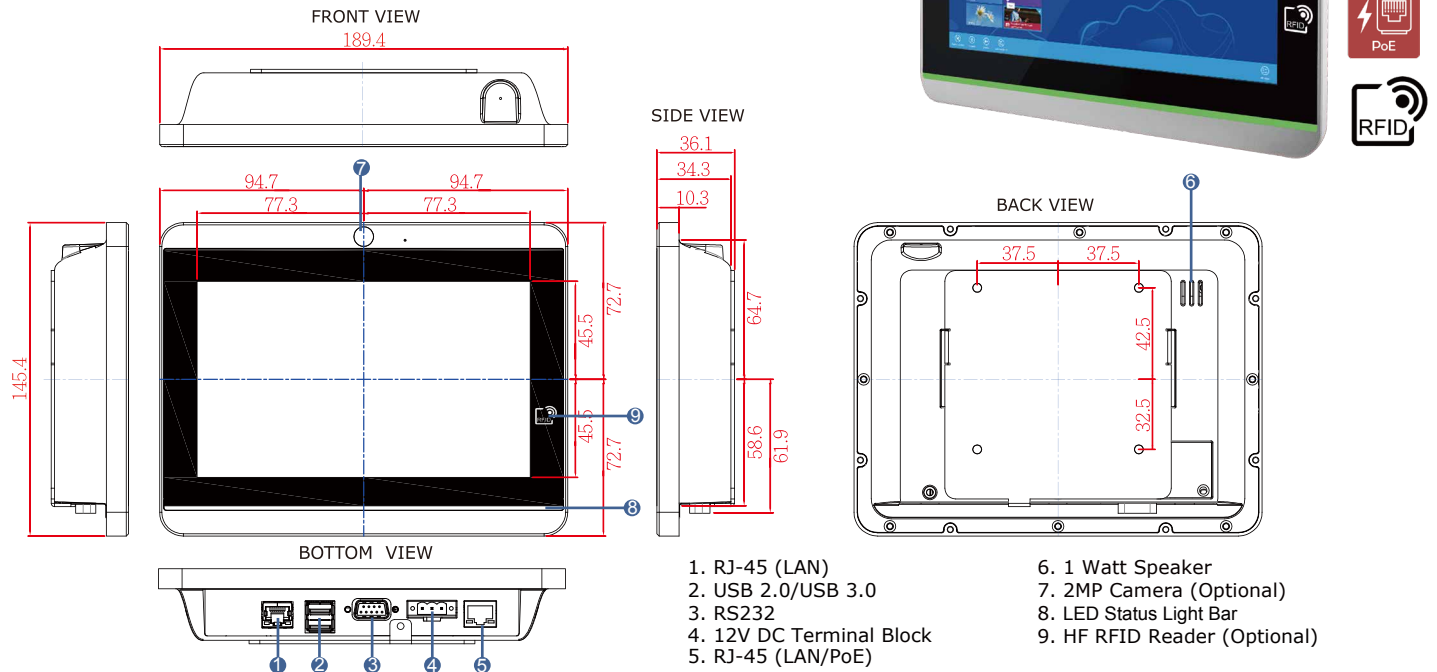

7" S-Series HMI - W07IB3S-PCM1AC-PoE

Features

- 7" 1024x600 resolution, Projected Capacitive Multi-Touch (P-CAP)
- Fanless cooling system and ultra-low power consumption
- Dual Gigabit Ethernet
- RGB LED Light Bar
- Front IP65 and full IP22 ratings
- Optional 2MP Front Camera
- Optional HF RFID Reader
- Support PoE function
- Stylish design for room booking, access control and room information applications

Input / Output

- Serial Port : 1 x RS-232/422/485
- USB Port : 1 x USB 3.0, 1 x USB 2.0
- Ethernet : 1 x RJ-45-10/100/1000 Mbps, 1 x RJ-45(PoE)
- Speaker : 1 x 1 watt speaker
- Indicator : Built-in RGB LED Light Bar

Power Considerations

- Power Input : 12V DC
- Power Over Ethernet : Power Device (PD) follows IEEE 802.3at (25 W)
- Power Consumption : 15W

Display

- Size/Type : 7" TFT (widescreen)
- Resolution : 1024 x 600
- Brightness : 500 cd/m (typ.)
- Contrast Ratio : 700:1 (typ.)
- Viewing Angle : -75~75 (H); -70~75(V)
- Max Colors : 16.7M
- Touch : Projected capacitive

Mechanical Specification

- Cooling System : Fanless design
- Mounting : VESA Mount (75x75mm), Panel Mount
- Dimensions (W x H x D) : 189.4 x 145.4 x 37.7 (mm)

Operating System

- Windows 10 IoT Enterprise
 - Windows Embedded 8.1 Industry Pro
 - Windows Embedded 8 Standard
 - Windows Embedded Standard 7 – WS7P
- *Windows 8 and above requires 1024 x 768 resolution to operate Metro UI